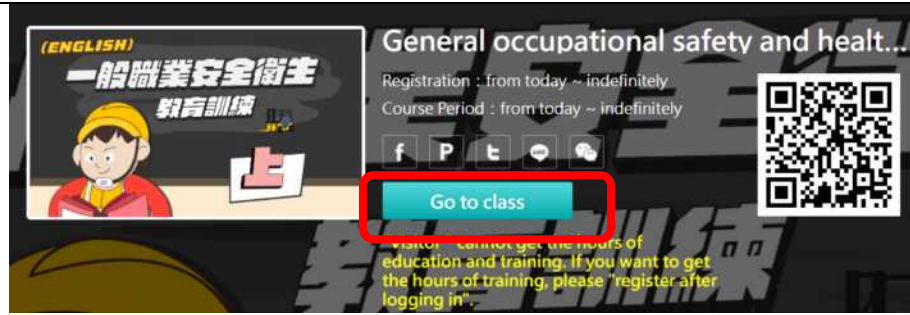

(ENGLISH)
一般職業安全衛生
教育訓練
上

General occupational safety and health...

Registration : from today ~ indefinitely
Course Period : from today ~ indefinitely

f P t

Visitors **Course Registration**

"Visitor" cannot get the hours of education and training. If you want to get the hours of training, please "register after logging in".

一般職業安全衛生
教育訓練
上

【中文】一般職業安全衛生教育訓練課程...

報名期間：從即日起到 無限期
上課期間：從即日起到 無限期

f P t

直接觀看 **報名課程**

→ click "Go to class"
(按下：上課去)

→ click "Enter Course"
on the left side
(按下：開始上課)
→ finish course
(結束課程)

NOTICE: (Online courses is only up to 2 hours of certification.)
(You must finish 3 hours of this kind of course.)